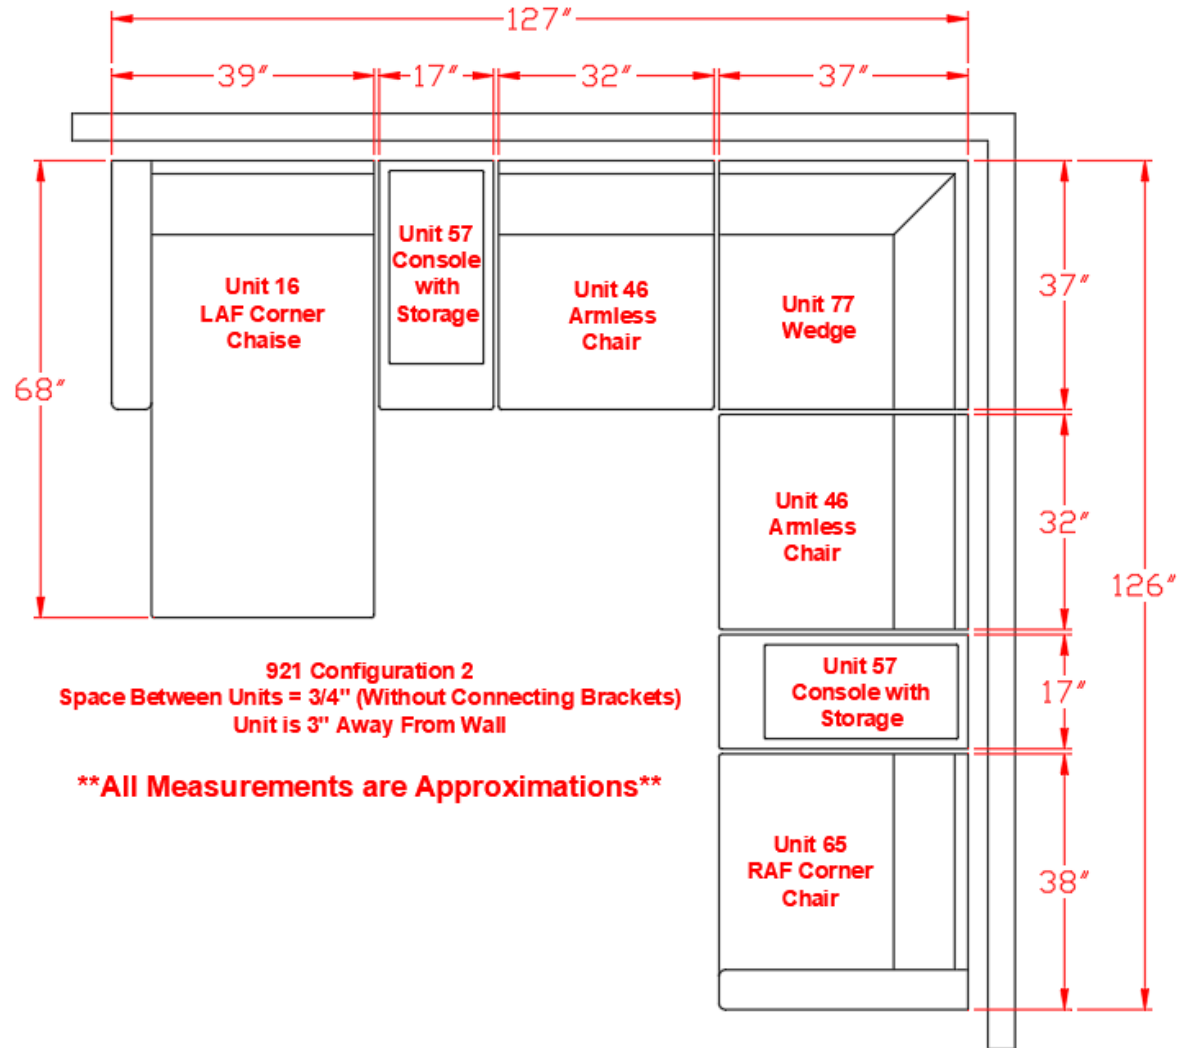

9212117

Call Out	Description
●	Blown Fiber
●	Cushion Chaise Pad - top Pad
●	Cushion Foam
●	KD Component
●	Cover

Signature
DESIGN
BY **ASHLEY**®

Signature
DESIGN
BY **ASHLEY**®

921 SECTIONAL DIMENSIONS 7 PIECE CONFIGURATION

921 Configuration 2
Space Between Units = 3/4" (Without Connecting Brackets)
Unit is 3" Away From Wall

****All Measurements are Approximations****

**921 SECTIONAL
DIMENSIONS
7 PIECE
CONFIGURATION**